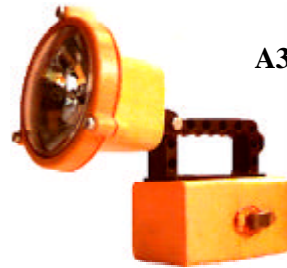

A38-ANC-H7550

C)